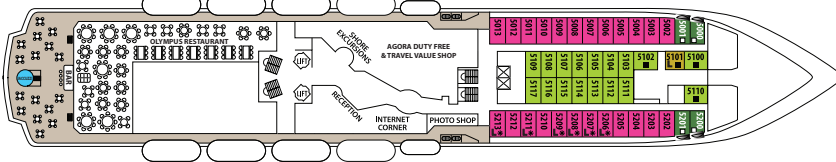

DECK 5 "Dionysos"