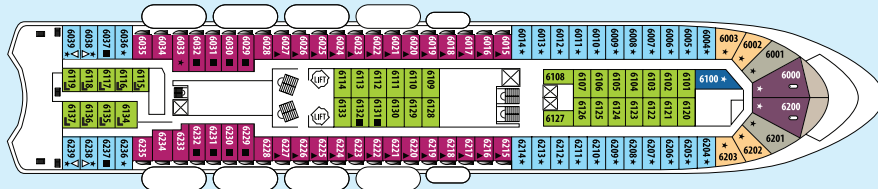

DECK 6 "Venus"