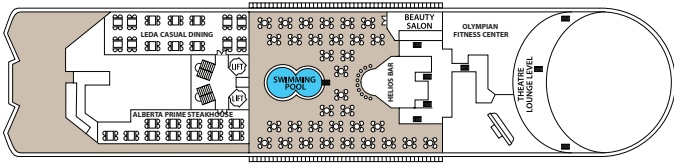

DECK 9 "Hera"