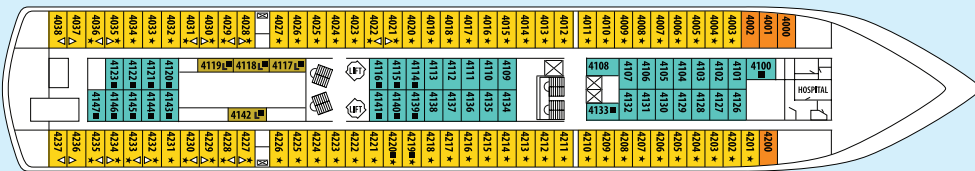

DECK 4 "Poseidon"