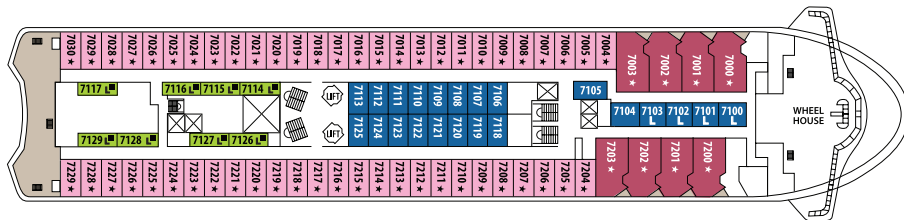

DECK 7 "Apollo"