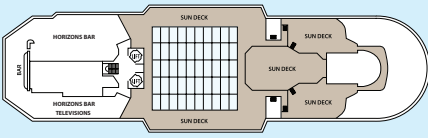

Cuba Cruise • Cristal Deck Plan

Symbol Legend

- none 2 lower beds
- 1 lower bed + 1 upper bed
- ▲ 2 lower beds + 1 upper bed
- 2 lower beds + 2 upper beds
- ★ 2 lower beds + sofa
- ★ 2 lower beds + 2 upper beds + sofa
- Suitable for wheelchairs
- ◁▷ Connected Staterooms
- ⊕ Staterooms with bathtub
- ⊖ Staterooms with portholes
- L- Shaped Staterooms
- ⊘ Staterooms with obstructed view

DECK 10 "Zeus"