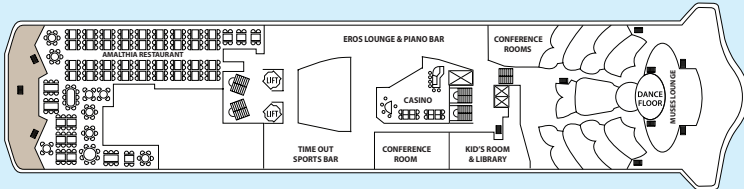

DECK 8 "Ouranos"