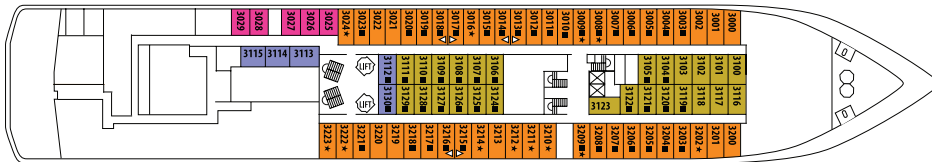

DECK 3 "Hermes"

DECK 2 "Athena"