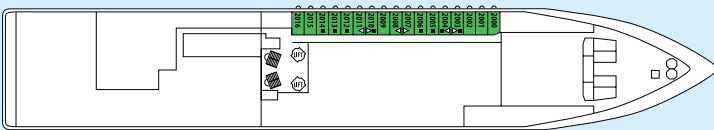

Cuba Cruise • Cristal Deck Plan

Symbol Legend

- none 2 lower beds
- 1 lower bed + 1 upper bed
- ▲ 2 lower beds + 1 upper bed
- 2 lower beds + 2 upper beds
- ★ 2 lower beds + sofa
- ★ 2 lower beds + 2 upper beds + sofa
- Suitable for wheelchairs
- ◁▷ Connected Staterooms
- ⊕ Staterooms with bathtub
- ⊖ Staterooms with portholes
- L- Shaped Staterooms
- ⊘ Staterooms with obstructed view

DECK 10 "Zeus"

DECK 9 "Hera"

DECK 8 "Ouranos"

DECK 7 "Apollo"

DECK 6 "Venus"

DECK 5 "Dionysos"

DECK 4 "Poseidon"

DECK 3 "Hermes"

DECK 2 "Athena"

Places to eat

Bars, Lounges & Entertainment

DECK 10	DECK 9	DECK 8
Horizons Bar & Disco	Helios Pool Bar Theatre Lounge	Casino Eros Lounge Muses Lounge Conference Rooms Kid's Room & Library

Services/Fitness

DECK 9	DECK 5	DECK 4
Swimming Pool Beauty Salon Olympian Fitness Center	Agora Duty Free & Travel Value Shops Shore Excursion Office Internet Corner Photo Shop Jacuzzi	Hospital

The Details

- 1200 passengers in 480 staterooms (10 with balcony)
  - shower, WC, wash basin, telephone, hairdryer & TV
- Fully air-conditioned, stabilizers, fax, satellite telephone, physician on board.

Length 162 m GRT 25,611
Flag Malta